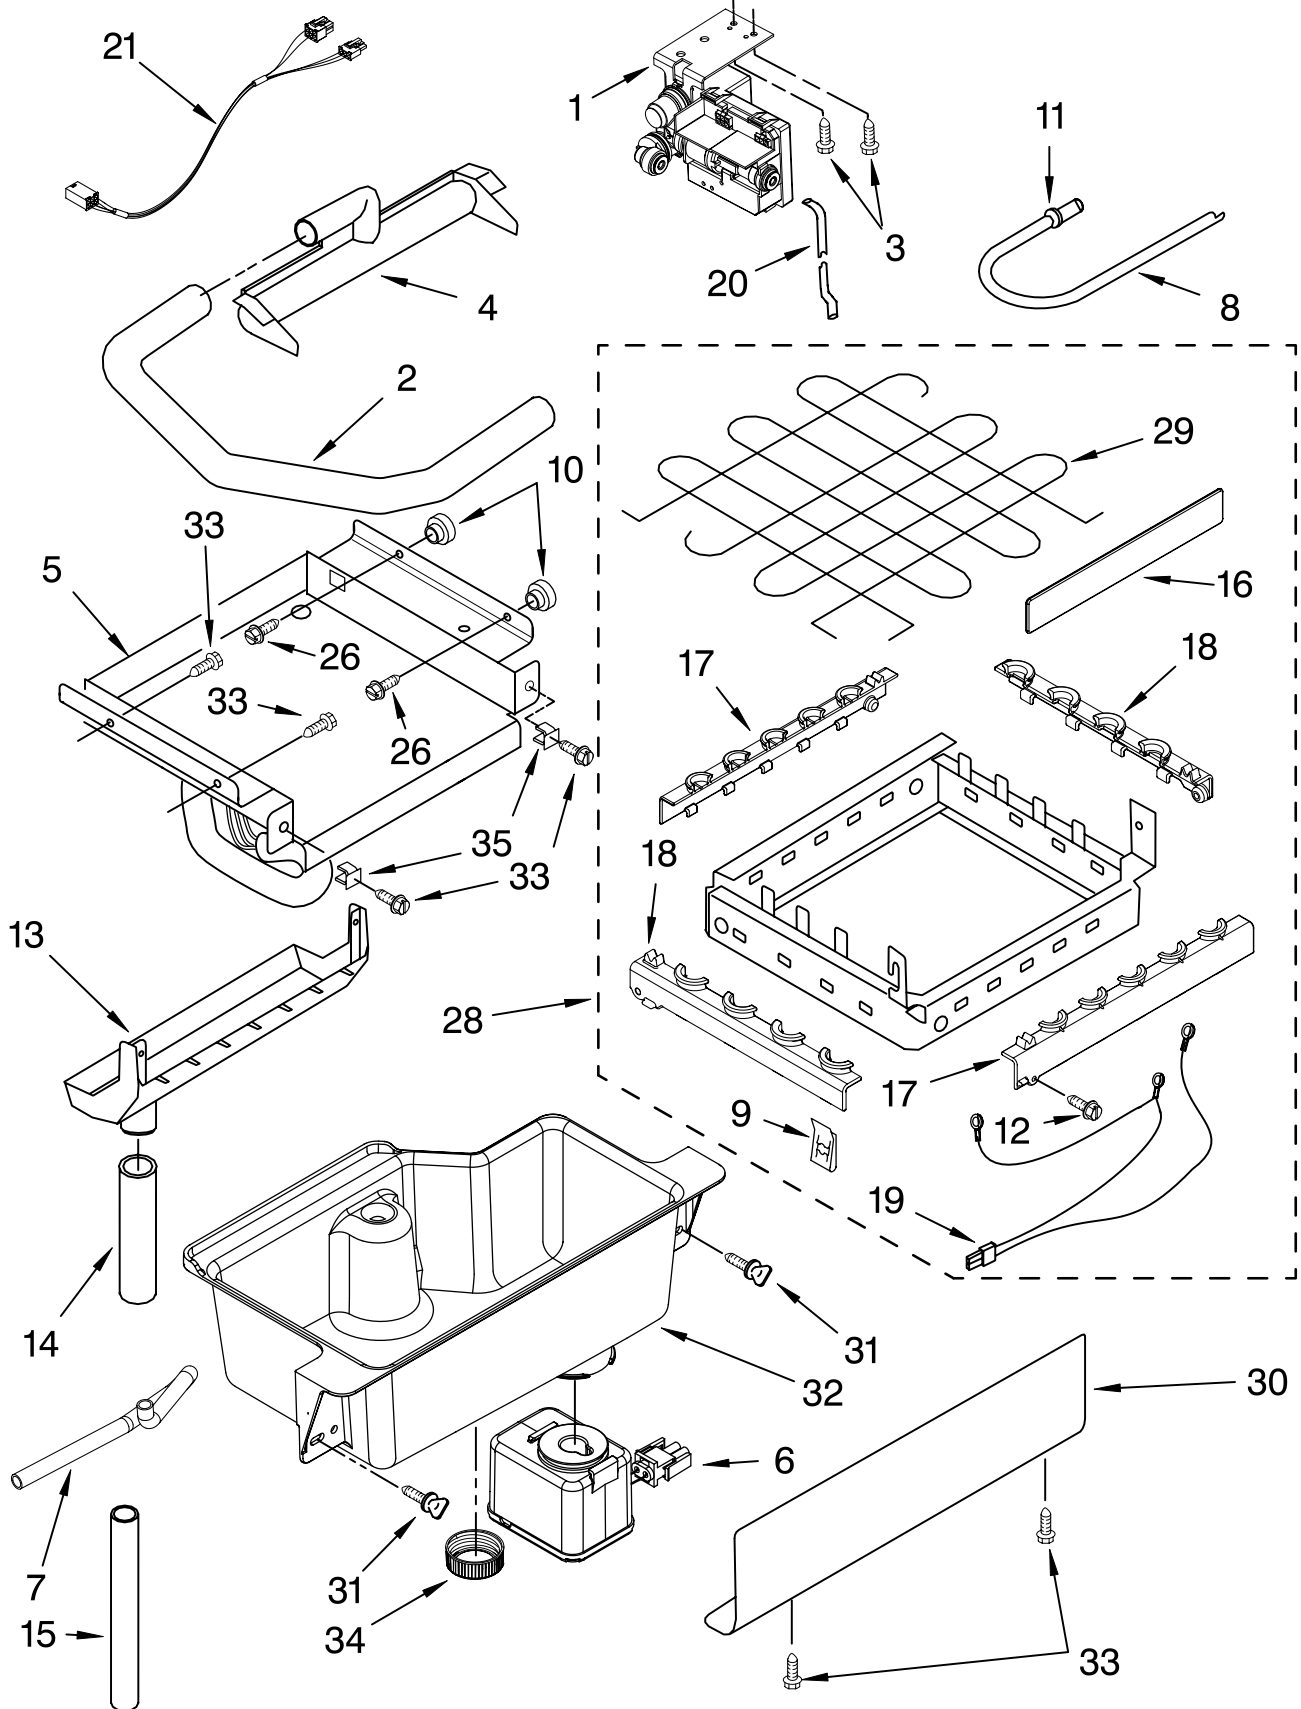

EVAPORATOR, ICE CUTTER GRID AND WATER PARTS

For Models: KUIC15PRTS1
(Stainless-Pump Model)

FOR ORDERING INFORMATION REFER TO PARTS PRICE LIST

EVAPORATOR, ICE CUTTER GRID AND WATER PARTS

For Models: KUIC15PRTS1

(Stainless-Pump Model)

Illus. No.	Part No.	DESCRIPTION
1	W10159841	Valve, Complete Water
2	2217286	Tube, Plastic
3	488208	Screw
4	2185523	Dispenser, Water
5	2217269	Evaporator
6	2313705	Pump Reservoir Drain
7	2313851	Tube, Reservoir Pump
8	2172593	Tube, Water Fill
9	488660	Nut, Speed
10	836667	Spacer
11	2208539	Fastener, Pushnut
12	489443	Screw
13	2185625	Reservoir, Water Slide
14	2185626	Tube
15	2313890	Hose, Overflow
16	2313604	Guide-Ice Grid
17	2313603	Bracket, Front and Rear
18	2313602	Bracket, Side Left and Right
19	2185681	Harness, Grid
20	W10136146	Tube
21	2310169	Wire Assembly Valve
26	3400886	Screw 8-18 x 1 1/4
28	2313637	Grid Assembly (Complete)
29	2174754	Wire, Grid Cutter
30	2185570	Cover, Grid
31	8281228	Thumbscrew
32	2324334	Reservoir, Water
33	3400884	Screw 8-18 x 5/8
34	2185696	Cap, Drain
35	3400909	Nut, Push-In

FOR ORDERING INFORMATION REFER TO PARTS PRICE LIST